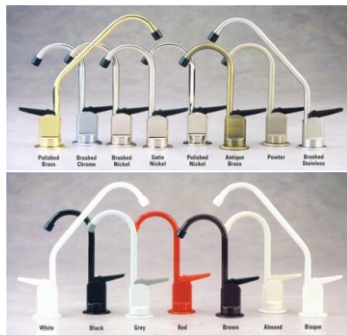

TFC 435 Deluxe RO System Residential

TFC 300 RO System Residential

Delivery Pump

REO PURE ROs Residential Systems

REO PURE Lt. Commercial RO

RO Storage Tanks

REO PURE Commercial RO

Touch Flo Faucets

Tomlinson Industries

Desinger RO Faucets

Note: All Tomlinson Faucets Come With A 1/4" Preinstalled Inlet Tubing & Requires A Fitting To Install Water Line. (See Page 7 For Fittings) 1/4x1/4" QC (440408) or 1/4x3/8" QC (44201208)